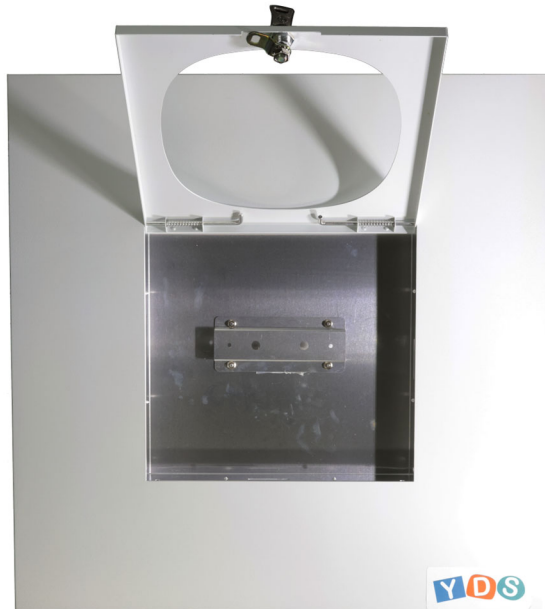

YDS-SCE-054

**Suspended Ceiling Enclosure Solutions for the Aruba, Cisco,
Mist, Meraki, Access Points**