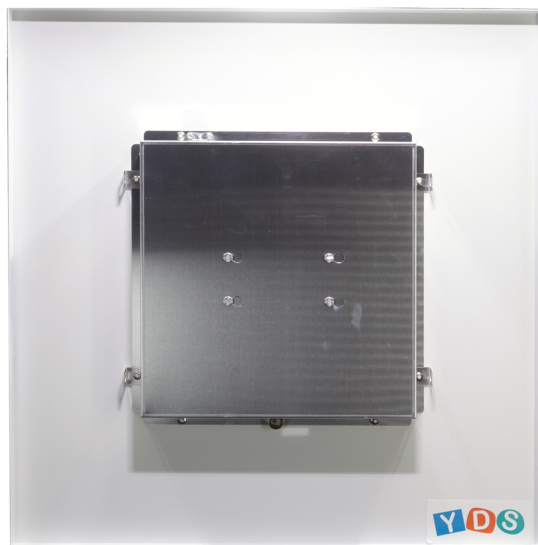

YDS-SCE-054**Suspended Ceiling Enclosure Solutions for the Aruba, Cisco,
Mist, Meraki, Access Points**

Front View

Back View

**YDS-SCE-054****Suspended Ceiling Enclosure Solutions for the Aruba, Cisco,
Mist, Meraki, Access Points****Specifications**

Ceiling Enclosure Model No.	YDS-SCE-054
Application	Indoor Wi-Fi
Color	White or Customization
Compatibility	Aruba/HP AP-314 Aruba/HP AP-315 Aruba/HP AP-344 Aruba/HP AP-345 Aruba/HP AP-504 Aruba/HP AP-514 Aruba/HP AP-515 Aruba/HP AP-518 Aruba/HP AP-535 Aruba/HP AP-555 Aruba/HP AP-565 Aruba/HP AP-567 Aruba/HP AP-635 Aruba/HP AP-655
	Cisco 3802e Cisco 3802i Cisco 9162i Cisco 9164i Cisco 9166i Cisco Catalyst 9105AXI Cisco Catalyst 9120AXE Cisco Catalyst 9120AXI Cisco Catalyst 9136i Cisco IW9167E Cisco Catalyst 9130AXI

YDS-SCE-054**Suspended Ceiling Enclosure Solutions for the Aruba, Cisco,
Mist, Meraki, Access Points****Specifications**

Compatibility	Mist AP32 Mist AP32E Mist AP33 Mist AP41 Mist AP41E Mist AP43 Mist AP43E Mist AP45
	Meraki MR46 Meraki MR56
Enclosure Style	Suspended Ceiling (Includes tabs for securing to building structure)
Indoor/Outdoor	Indoor
Installation Type	Suspended Ceiling Grid; AP Mounting Feet onto Included Mounting Bracket
Lock Type	Key Lock or Customization
Material	Aluminum or Customization
Technology	802.11ac, 802.11ax, 802.11n
Dimensions	603.25mm x 603.25mm x 38.1mm

YDS-SCE-054

**Suspended Ceiling Enclosure Solutions for the Aruba, Cisco,
Mist, Meraki, Access Points**

**YDS-SCE-054**

**Suspended Ceiling Enclosure Solutions for the Aruba, Cisco,
Mist, Meraki, Access Points**